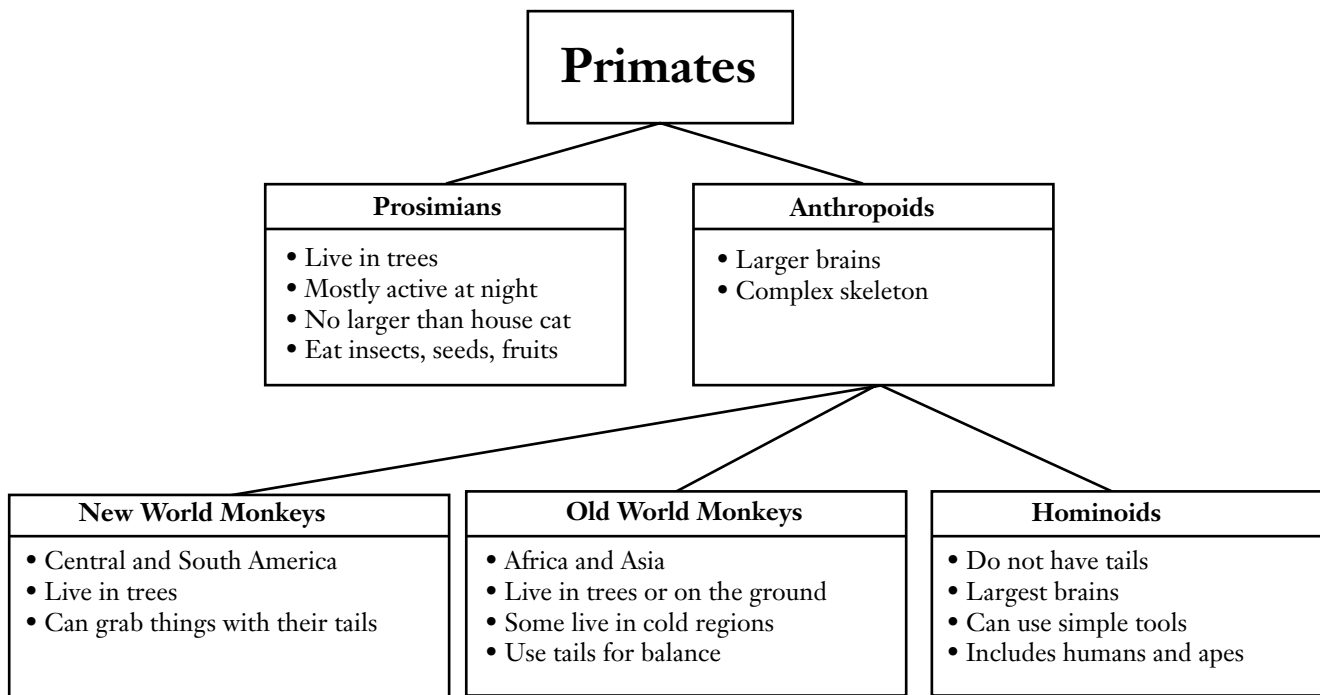

CHAPTER 19 PRIMATE EVOLUTION**Section 19.1 Primate Adaptation and Evolution****Section 19.2 Human Ancestry****Study the Idea Map**

Use the idea map to answer the questions.

1. Suppose you found a small primate climbing in a tree at night. What type of primate would it most likely be? Explain. _____

2. How could you tell whether an anthropoid was a hominoid or an Old World monkey?

3. **True or false?** New World monkeys are an important part of the African rain forest ecosystem.
