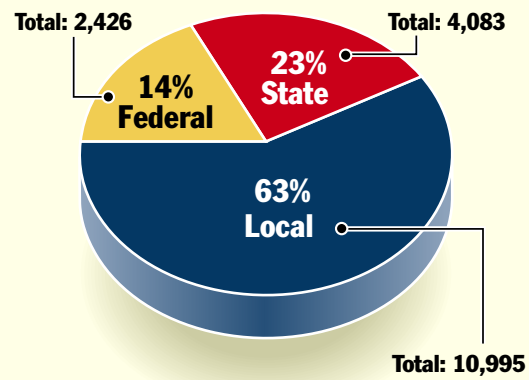

### Government Employees

Total number in thousands

#### Critical Thinking

The total number of government employees decreased by nearly a million people in the last 5 years. **Why would there be more local employees than state and federal employees combined?**

Source: U.S. Bureau of the Census, 2000.